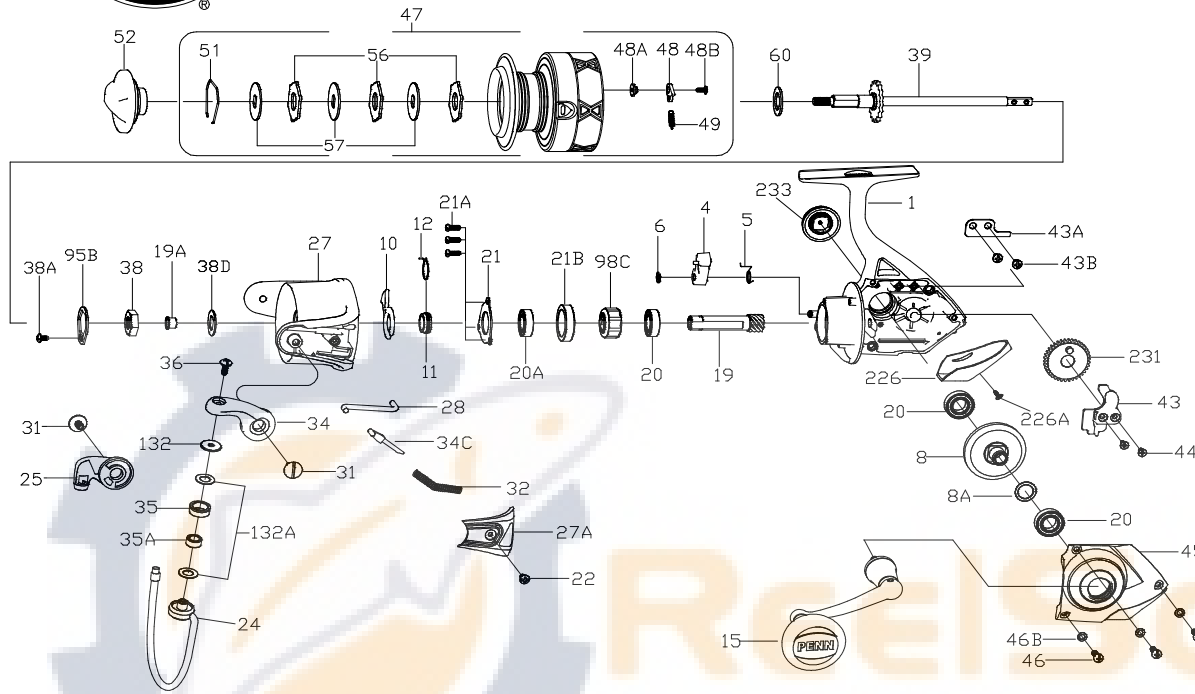

**PARTS LIST FOR MODEL FRCIV5000**

KEY NO.	PART NO.	PENN STYLE NO.	DESCRIPTION
1	1577496	1-FRCIV5000	Housing Assembly
4	1190937	4-5000SG	Dog
5	1190966	5-5000SG	Dog Spring
6	1190979	6-5000SG	Retaining Clip
8	1191019	8-5000SG	Main Gear
8A	1191030	8A-5000SG	Shim
10	1191066	10-5000SG	A/R Holder
11	1191085	11-5000SG	Bushing
12	1313865	12-CFT8000	A/R Bushing Spring
15	1577495	15-FRCIV5000	Handle Assembly
19	1364030	19-BTLII5000	Pinion Gear
19A	1191253	19A-5000SG	Pinion Bushing
20	1204012	20-5000PUR	Ball Bearing (3 req)
20A	1308090	20-CFT5000	Upper Pinion Ball Bearing
21	1192636	21-5000SG	Bearing Retainer